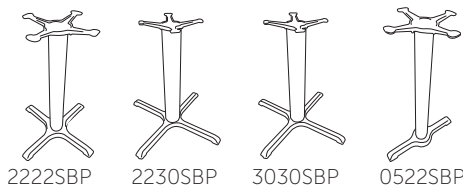

Rectangular Tables														
Dimensions	Base	Urethane Edge Options								Model #	Stonewood Edge Options			
		NSA	NSB	XNS	AK	SPRT	SWF	SBN	SRT		ESD	KNF	ROC	Model #
24" x 30"	2222SPB	X		X	X	X	X	X	X	24030	X	X	X	F2430F
24" x 36"	2230SPB				X	X	X	X	X	24036	X	X	X	F2436F
24" x 72"	0522SPB				X	X	X	X	X	24072	X	X	X	F2472F
30" x 36"	2230SPB				X	X	X	X	X	30036	X	X	X	F3036F
30" x 42"	2230SPB	X				X	X	X	X	30042	X	X	X	F3042F
30" x 72"	2230SPB				X	X	X	X	X	30072	X	X	X	F3072F
36" x 48"	0522SPB	X				X	X	X	X	36048	X	X	X	F3648F
36" x 60"	0522SPB					X	X	X	X	36060	X	X	X	F3660F

BASE OPTIONS All tops available without bases. Optional plywood base plate available for Stonewood tables.

* 24" x 72", 30" x 72", 36" x 48", 36" x 60" tables would need 2 bases per table