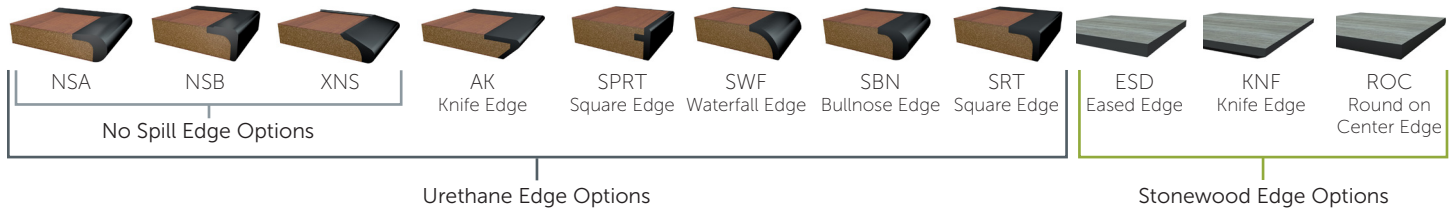

EDUCATION SOLUTIONS

Surfaces for Today's Classroom

Edgemold tables are specifically designed to support different learning modes. Our customizable profiles, design options, and material choices encourage collaboration and help define personal work areas. Our unique edge profiles provide options that promote interaction between students and educators. A variety of sizes and bases allow Edgemold tables to work in any educational environment.

Edgemold Tables:

- Seamless design eliminates a place for dirt, microbial growth, or food to accumulate
- Withstands repeated sanitizing
- Impact, stain, and scratch resistant
- Competitive pricing and short lead times
- Available with custom-printed graphics to promote school spirit

Urethane Edges:

- No spill edges provide a convenient lip to contain messes
- Eliminate chair nicks and potential for bacterial buildup
- Manufactured with an antimicrobial additive for additional protection

Solid Stonewood Phenolic:

- Sleek, slim profile: $\frac{5}{8}$ " or $\frac{3}{4}$ "
- Self edging improves tabletop hygiene
- Shared design offering with popular urethane tables

EDUCATION SOLUTIONS

EDGE OPTIONS